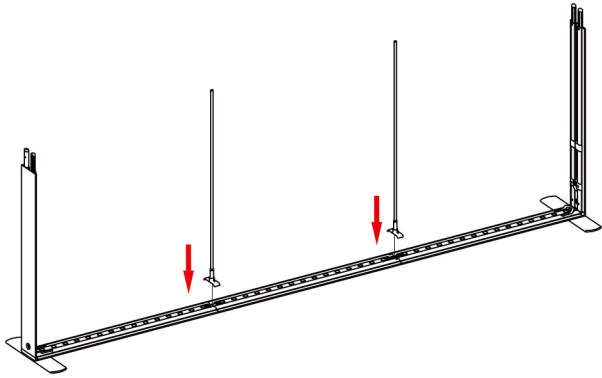

SEGO W300cm

Horizontal Profile L x2

Horizontal Profile R x2

Mid Pole x6

Horizontal Profile M x2

Vertical Profile Top x2

Vertical Profile Bottom x2

Foot x2

⑤

④

⑥

7

9

8

10

11