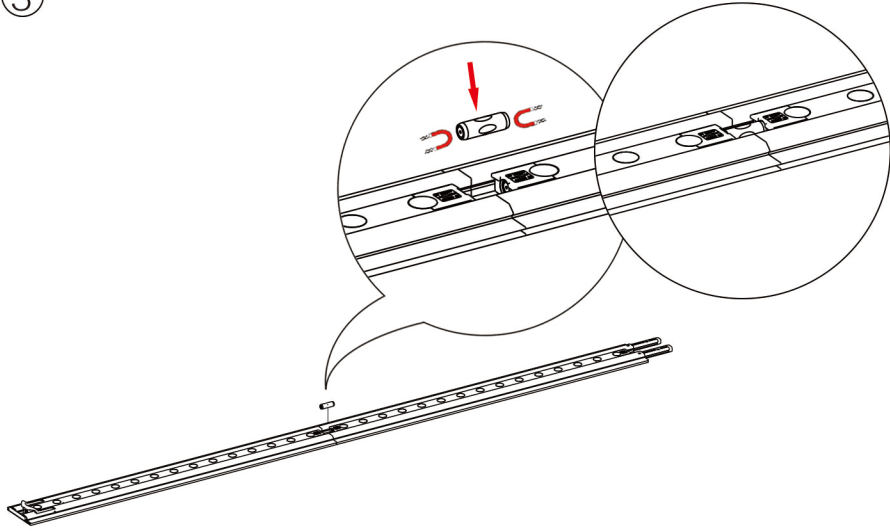

SEGO W300cm

Horizontal Profile L x2

Horizontal Profile R x2

Mid Pole x6

Horizontal Profile M x2

Vertical Profile Top x2

Vertical Profile Bottom x2

Foot x2

Cross Mid Pole x1

LED Connector x3

S-Cable x1

Transformer x2

Y-Cable x1

①

②

③