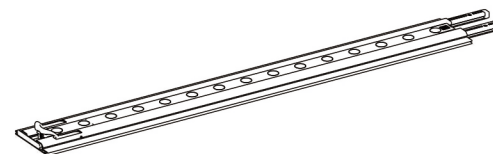

SEGO W300cm

Horizontal Profile L x2

Horizontal Profile R x2

Mid Pole x6

Horizontal Profile M x2

Vertical Profile Top x2

Vertical Profile Bottom x2

Foot x2

Cross Mid Pole x1

LED Connector x3

S-Cable x1

Transformer x2

Y-Cable x1

①

②

③