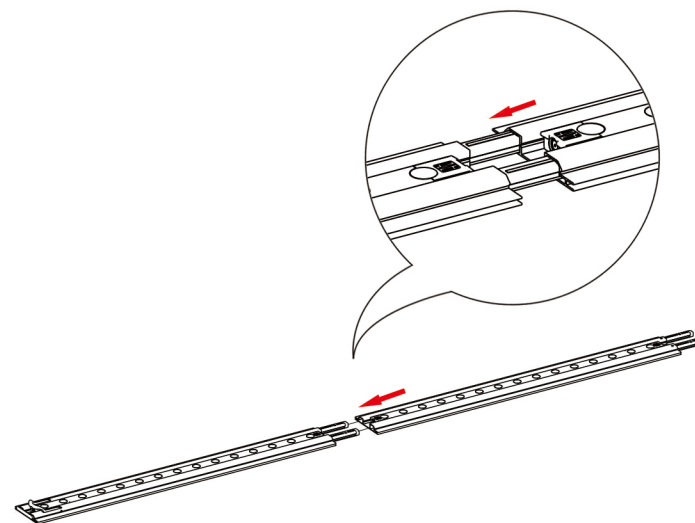

SEGO W300cm

Horizontal Profile L x2

Horizontal Profile R x2

Mid Pole x6

Horizontal Profile M x2

Vertical Profile Top x2

Vertical Profile Bottom x2

Foot x2

Cross Mid Pole x1

LED Connector x3

S-Cable x1

Transformer x2

Y-Cable x1

①

②

③